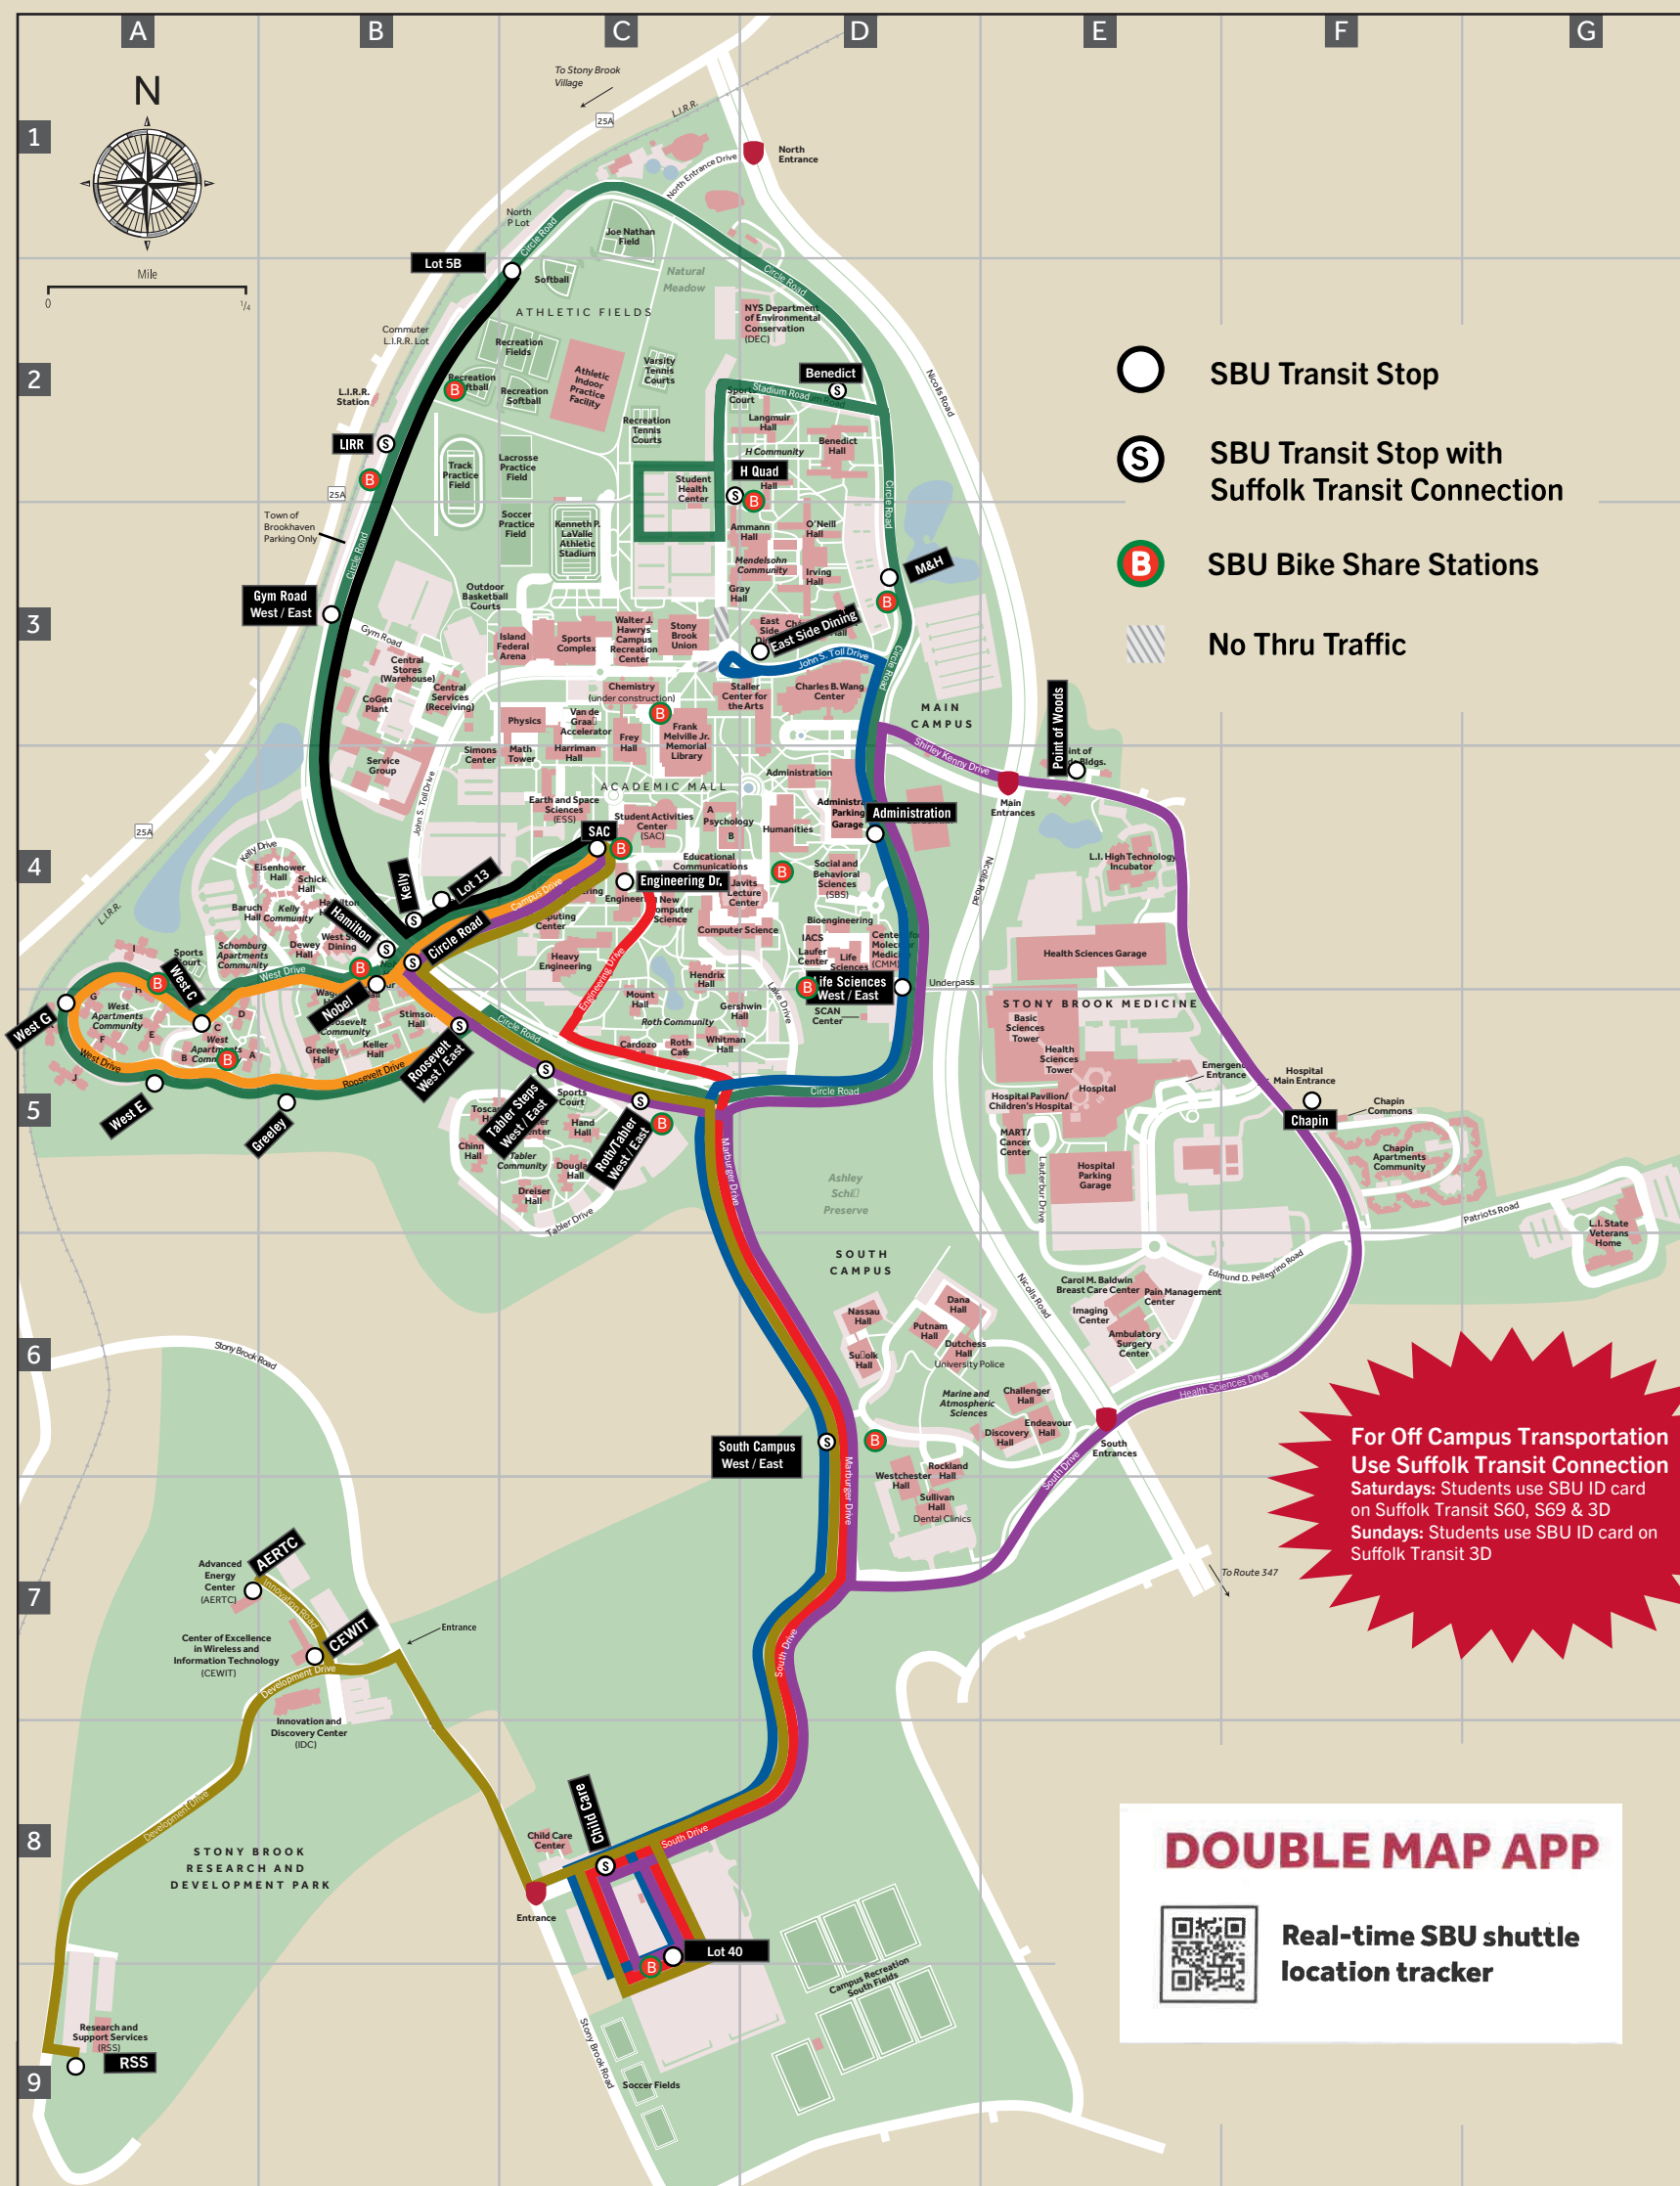

SBU Transit Map - Service Level A

SHUTTLE MAP

stonybrook.edu/shuttle

Stony Brook University

August 2023

For Off Campus Transportation Use Suffolk Transit Connection
Saturdays: Students use SBU ID card on Suffolk Transit S60, S69 & 3D
Sundays: Students use SBU ID card on Suffolk Transit 3D

DOUBLE MAP APP

Real-time SBU shuttle location tracker

H	Hospital/Chapin Route
First Shuttle: 07:00AM from SAC Last Shuttle: 11:30PM from SAC	
Starting	SAC Roosevelt West Tabler Steps West Roth/Tabler West South Campus West Child Care Lot 40 Chapin Point of Woods Administration Life Sciences West Roth/Tabler East Tabler Steps East Roosevelt East Greeley West E, G, C Circle Road
Ending	SAC

O	Outer Loop
First Shuttle: 07:00AM from SAC Last Shuttle: 11:30PM from SAC	
Starting	SAC Kelly Gym Road East Lot 5B LIRR Benedict H Quad M&H Administration Life Sciences West Roth/Tabler East Tabler Steps East Roosevelt East Greeley West E, G, C Nobel
Ending	SAC

I	Inner Loop
First Shuttle: 07:00AM from SAC Last Shuttle: 10:00PM from SAC	
Starting	SAC Lot 13 Roosevelt West Greeley West E, G, C Nobel
Ending	SAC

E WEST	Express West
First Shuttle: 07:00AM from Lot 40 Last Shuttle: 10:50PM from Eng Dr.	
Starting	Lot 40 South Campus East Engineering Dr. Loop South Campus West Child Care*
Ending	Lot 40
* After 10:30AM only	

E EAST	Express East
First Shuttle: 06:00AM Lot 40 Last Shuttle: 10:50PM ES Dng.	
Starting	Lot 40 South Campus East Life Sciences East East Side Dining Life Sciences West South Campus West Lot 40
Ending	Lot 40

R	Railroad Route
First Shuttle: 07:30AM from SAC Last Shuttle: 08:00PM from LIRR	
Starting	LIRR Gym Road West Hamilton SAC Kelly Gym Road East Lot 5B
Ending	LIRR

R&D	R&D Park Shuttle
First Shuttle: 08:00AM from SAC Last Shuttle: 07:00PM from SAC	
Starting	SAC CEWIT AERTC RSS* Lot 40**
Ending	SAC
* No service for this stop after 6:00PM ** After 5:00PM drop off only.	

PJ	Port Jefferson Shuttle
First Shuttle: 03:00PM from SAC Last Shuttle: 11:15PM from SAC	
Starting	SAC Chapin Stop & Shop (East Setuaket) Port Jeff Village
Ending	SAC

SBU Transit Service

SBU Transit provides transportation throughout the Stony Brook and Southampton campuses, and the Research & Development Park. SBU Transit routes operate on a varied schedule. Schedules are available at: stonybrook.edu/shuttle, or at (631) 632-3741, (631) 632-6418 or via email at: transportation@stonybrook.edu.

Suffolk County Transit

Connecting local bus transportation to destinations outside of Stony Brook University and Stony Brook Southampton are serviced by Suffolk Transit. For schedule, destination and/or rate information, please call (631) 852-5200 or visit: sct-bus.org

ADA-Accessible Service